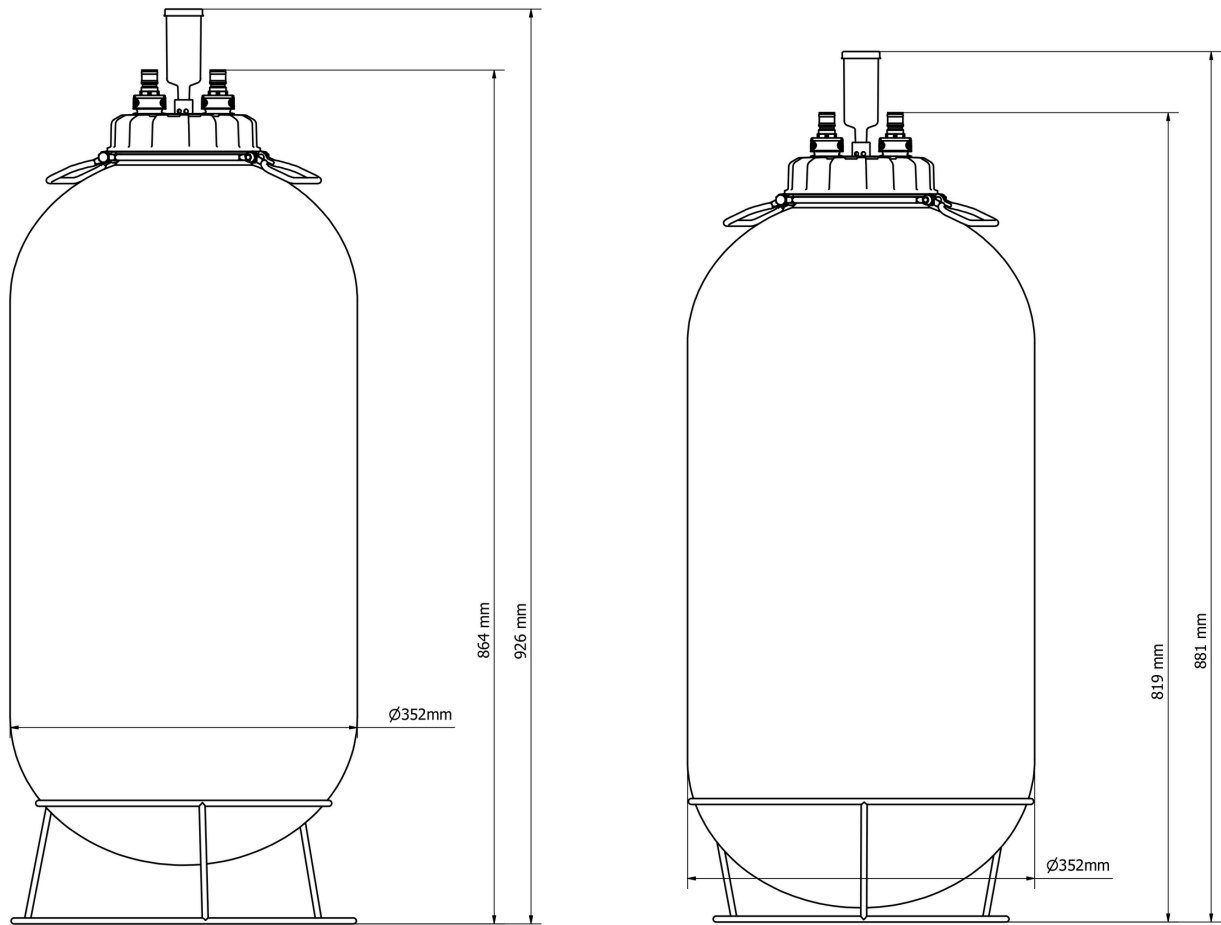

KL15196 FermZilla All Rounder 60L Dimensions

60L All Rounder | Dimensions