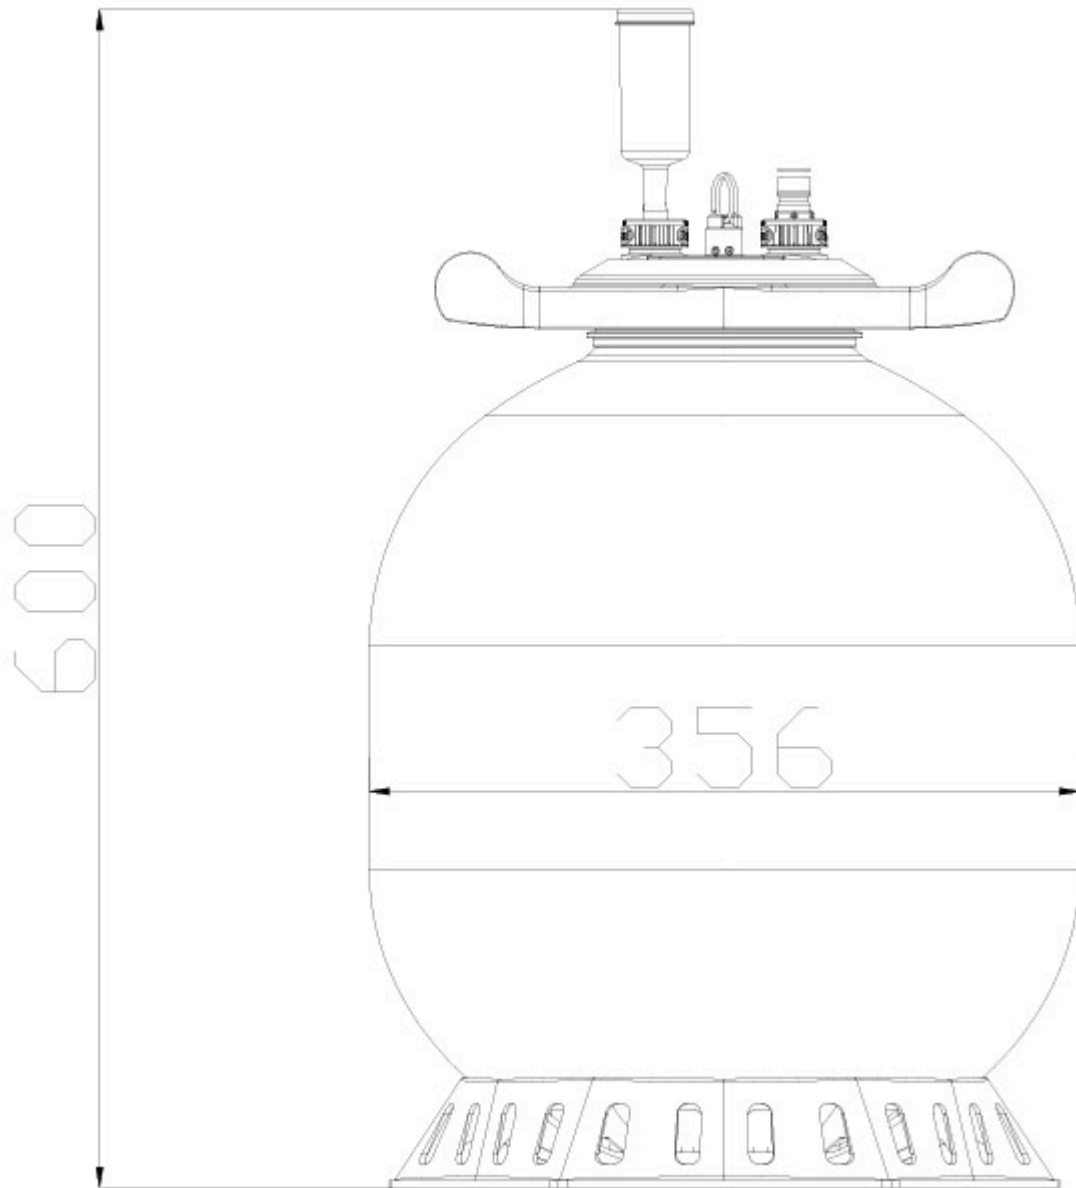

30L All Rounder Mega Grip Dimensions

30L All Rounder Mega Grip Dimensions