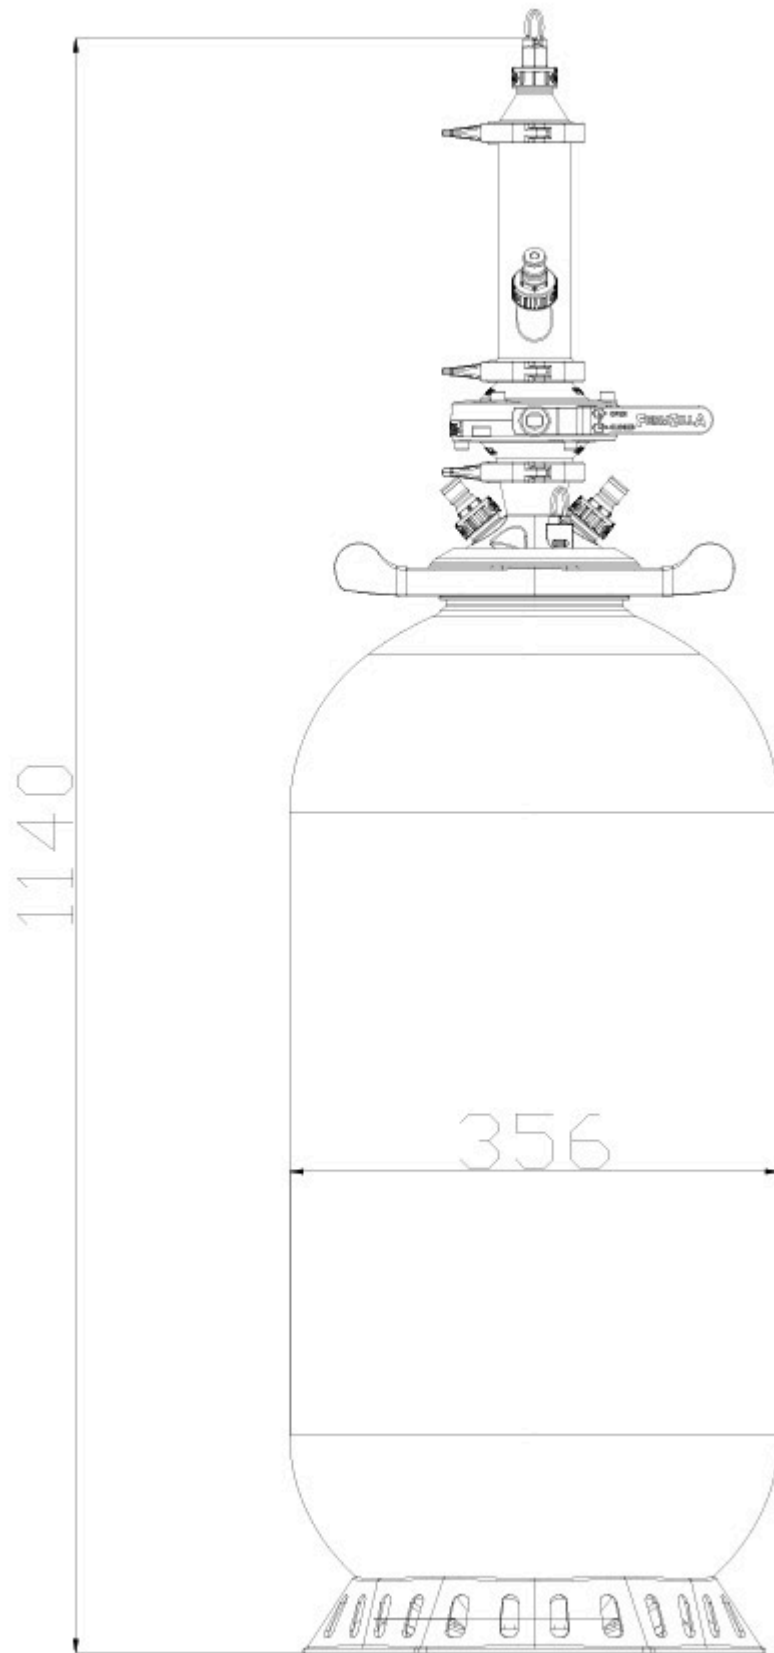

60L All Rounder Mega Grip Dimensions - Hop Bong

60L All Rounder Mega Grip Dimensions - Hop Bong