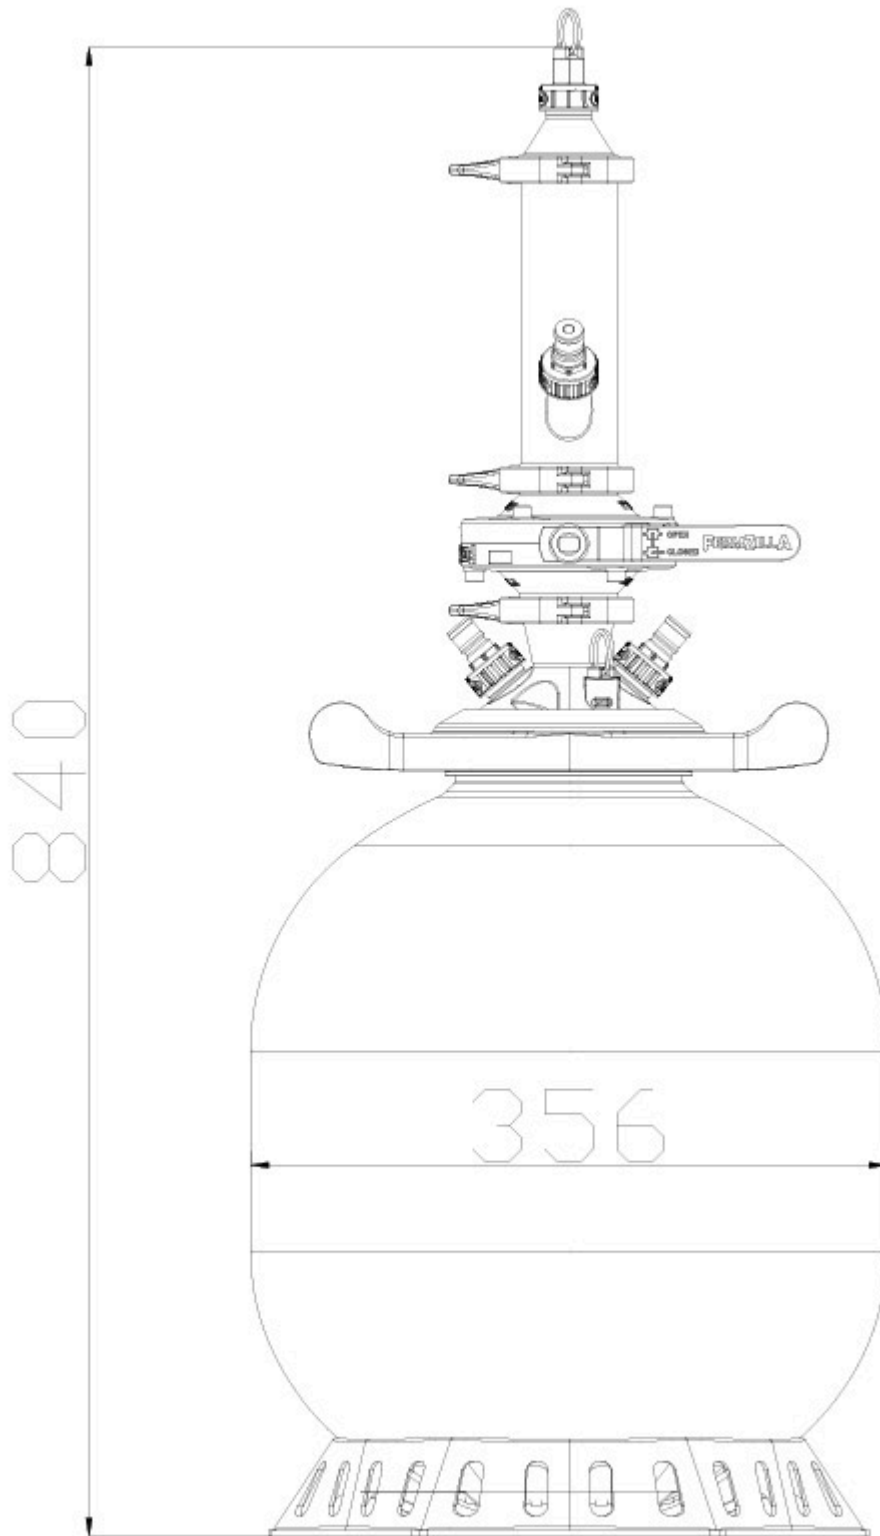

30L All Rounder Mega Grip Dimensions - Hop Bong

30L All Rounder Mega Grip Dimensions - Hop Bong